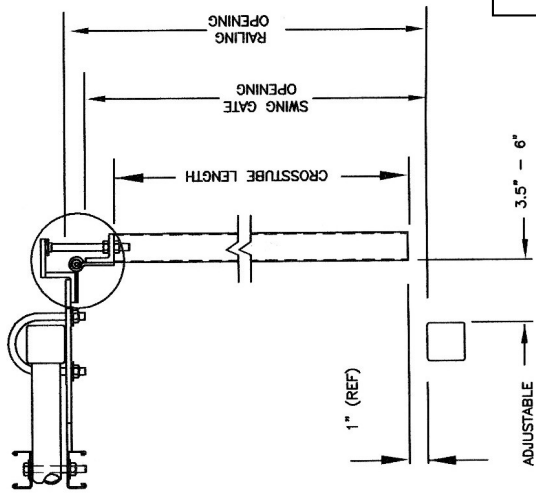

TOP VIEW OF SWING GATE WITH 90° MOUNTING

TOP VIEW OF SWING GATE WITH INLINE MOUNTING

This document was created with Win2PDF available at <http://www.win2pdf.com>.  
The unregistered version of Win2PDF is for evaluation or non-commercial use only.  
This page will not be added after purchasing Win2PDF.